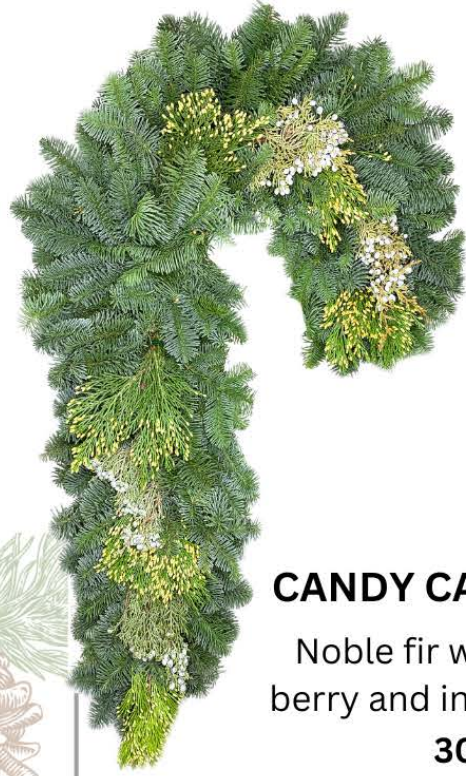

WILLAMETTE  
EVERGREEN WREATHS

**WINTRY MTN + NATURAL CONES** | Noble fir with Western cedar, Princess pine and artificial red berry

**WINTRY MTN + SNOW CONES** | Noble fir with Western cedar, Princess pine, artificial red berry and white snow cones

# WHOLESALE CATALOG 2026

NOVELTY

**CANDY CANE  
PLAIN NOBLE**

Noble fir  
**30"L**

**CANDY CANE MIXED**

Noble fir with juniper  
berry and incense cedar  
**30"L**

**WILLAMETTE**  
EVERGREEN WREATHS

**CROSS  
PLAIN NOBLE**