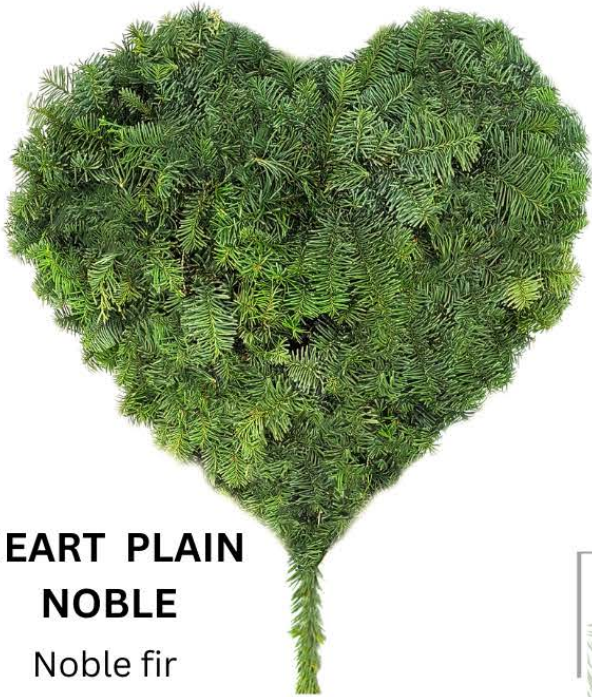

# WHOLESALE CATALOG 2026

NOVELTY

**CANDY CANE  
PLAIN NOBLE**

Noble fir  
**30"L**

**CANDY CANE MIXED**

Noble fir with juniper  
berry and incense cedar  
**30"L**

**WILLAMETTE**  
EVERGREEN WREATHS

**CROSS  
PLAIN NOBLE**

Noble fir  
**33"L**

**CROSS  
MIXED**

Noble fir with  
juniper berry,  
incense cedar,  
red ribbon  
**33"L**

# WHOLESALE CATALOG 2026

NOVELTY

**HEART PLAIN  
NOBLE**  
Noble fir  
**18"L**

**HEART MIXED**  
Noble Fir with juniper  
berry, incense cedar,  
artificial red berries  
**18"L**

WILLAMETTE  
EVERGREEN WREATHS