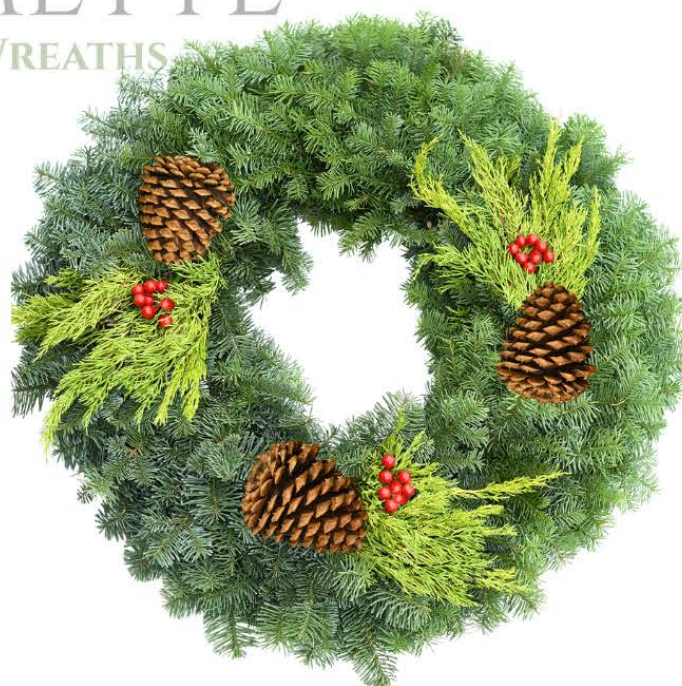

**DELUXE MIXED** | Noble fir with juniper berry, Western cedar, incense cedar and artificial red berries

# WHOLESALE CATALOG 2026

PREMIUM

**AMERICANA** | Noble fir with artificial red berry, white snow cones and Blu Cypress

**EL DORADO** | Noble fir with incense cedar, and artificial red berry

WILLAMETTE  
EVERGREEN WREATHS

**EUGENE** | Noble fir with incense cedar, Lemon Cypress and white artificial berries

**LEMON CYPRESS** | Noble fir with artificial red berry and Lemon Cypress