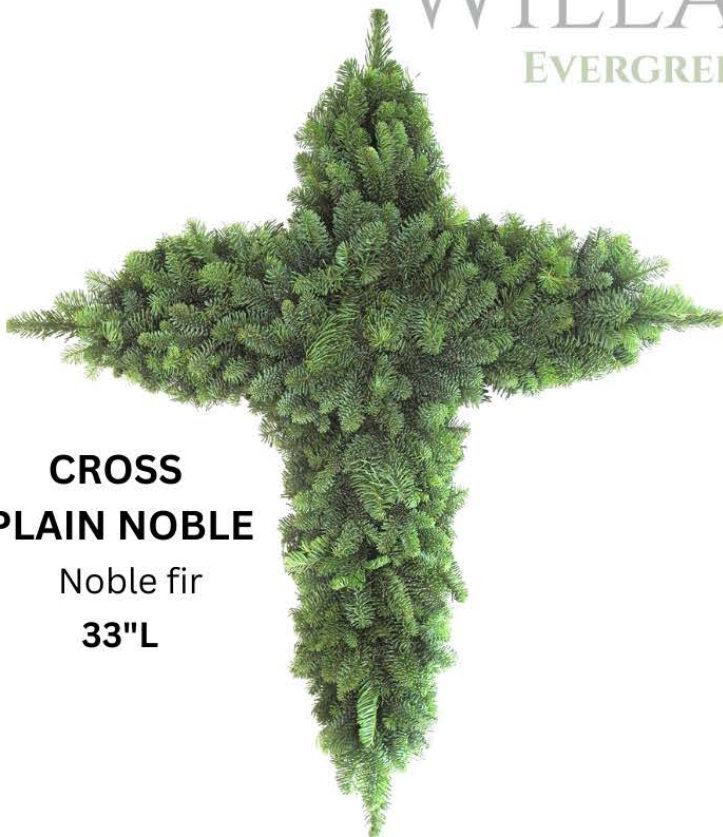

# WHOLESALE CATALOG 2026

NOVELTY

**CANDY CANE  
PLAIN NOBLE**

Noble fir  
**30"L**

**CANDY CANE MIXED**

Noble fir with juniper  
berry and incense cedar  
**30"L**

**WILLAMETTE**  
EVERGREEN WREATHS

**CROSS  
PLAIN NOBLE**

Noble fir  
**33"L**

**CROSS  
MIXED**

Noble fir with  
juniper berry,  
incense cedar,  
red ribbon  
**33"L**